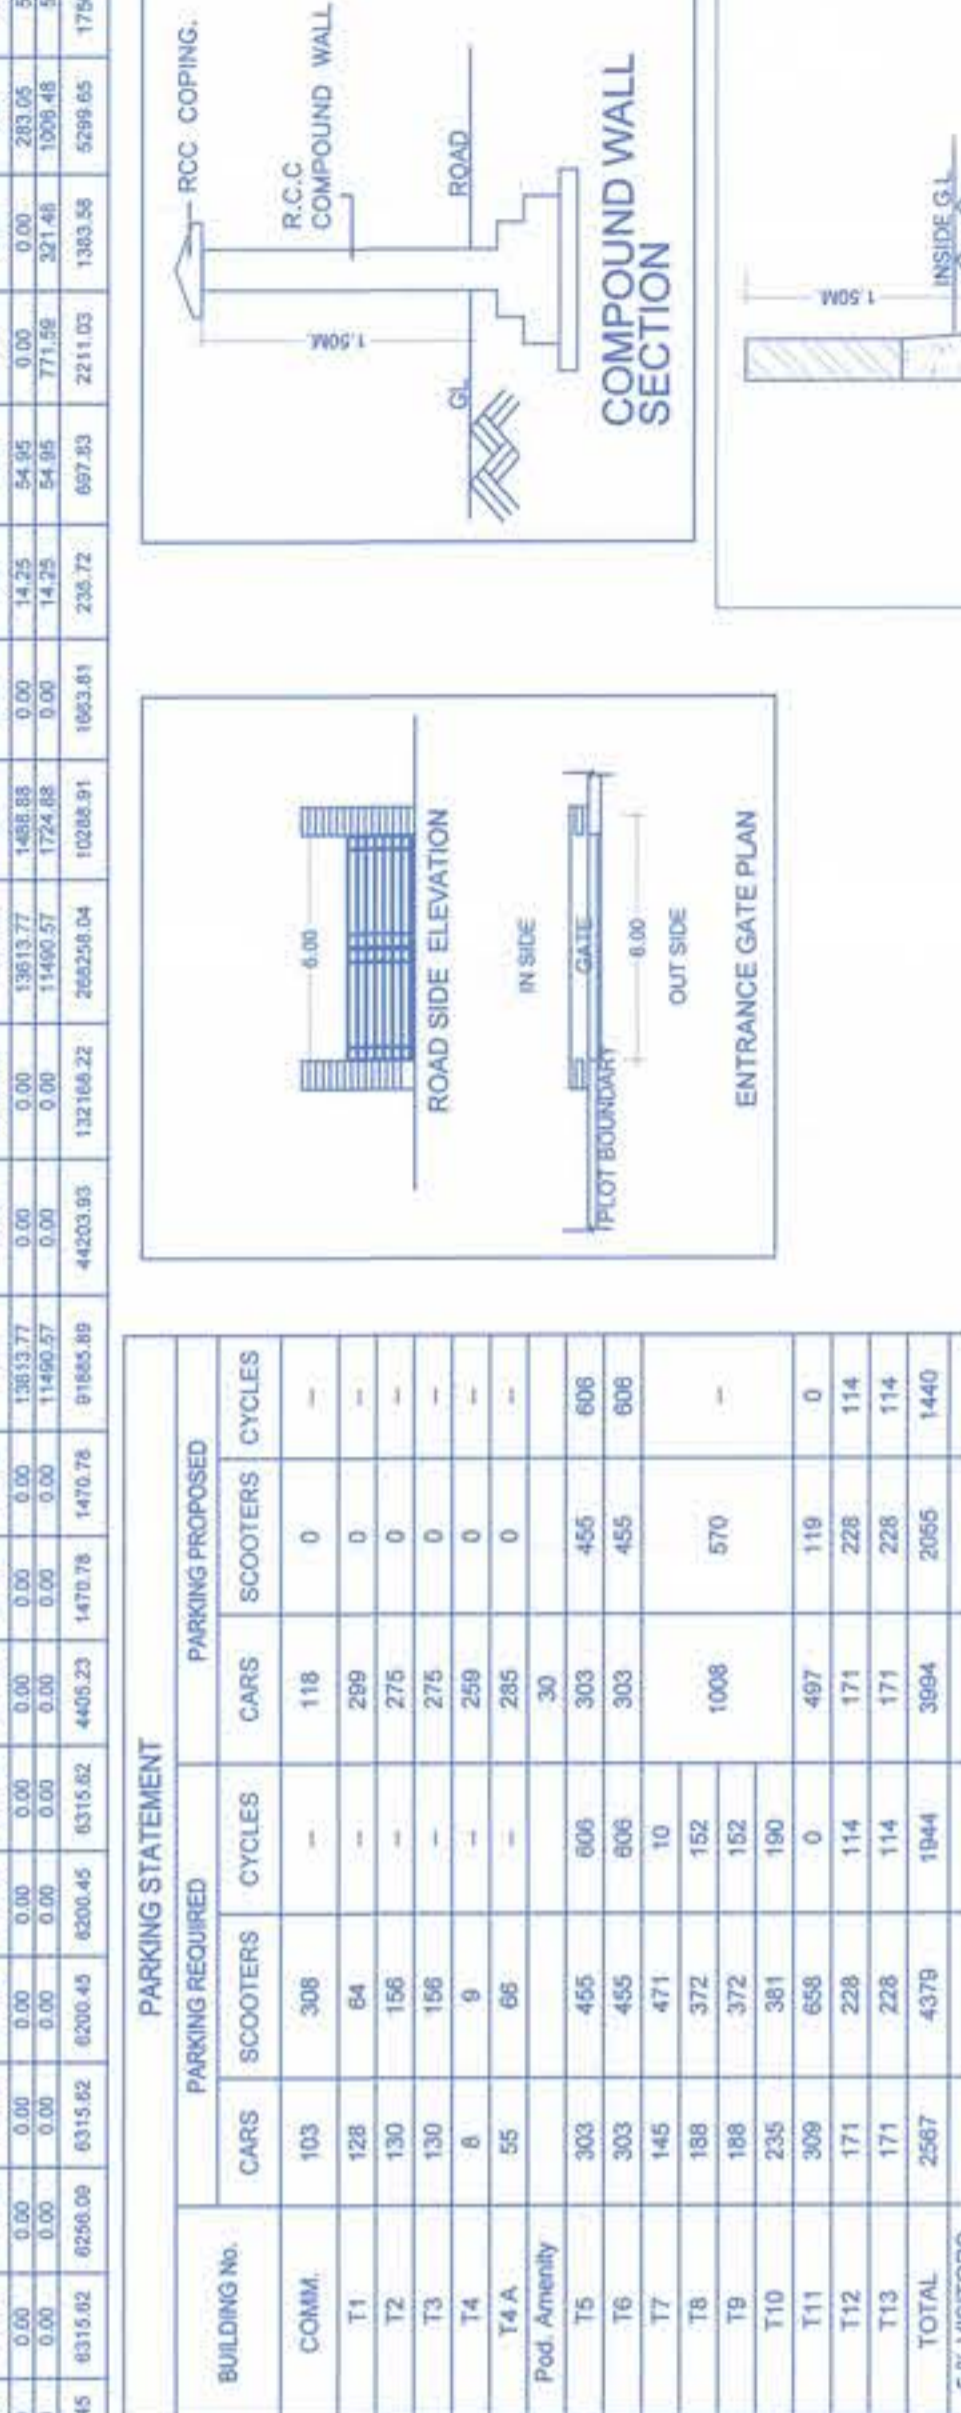

APPROVED UNDER THE PROVISIONS OF THE PUNJABI ACT, 1974. APPROVED UNDER THE PROVISIONS OF THE PUNJABI ACT, 1974. APPROVED UNDER THE PROVISIONS OF THE PUNJABI ACT, 1974.

Table with 2 columns: S.No., Description. Lists various items like 'As per 7/12', 'As per site', 'Minimum area of plot', etc.

Table with 2 columns: S.No., Description. Lists various items like 'As per 7/12', 'As per site', 'Minimum area of plot', etc.

Table with 2 columns: S.No., Description. Lists various items like 'As per 7/12', 'As per site', 'Minimum area of plot', etc.

Table with 2 columns: S.No., Description. Lists various items like 'As per 7/12', 'As per site', 'Minimum area of plot', etc.

Table with 2 columns: S.No., Description. Lists various items like 'As per 7/12', 'As per site', 'Minimum area of plot', etc.